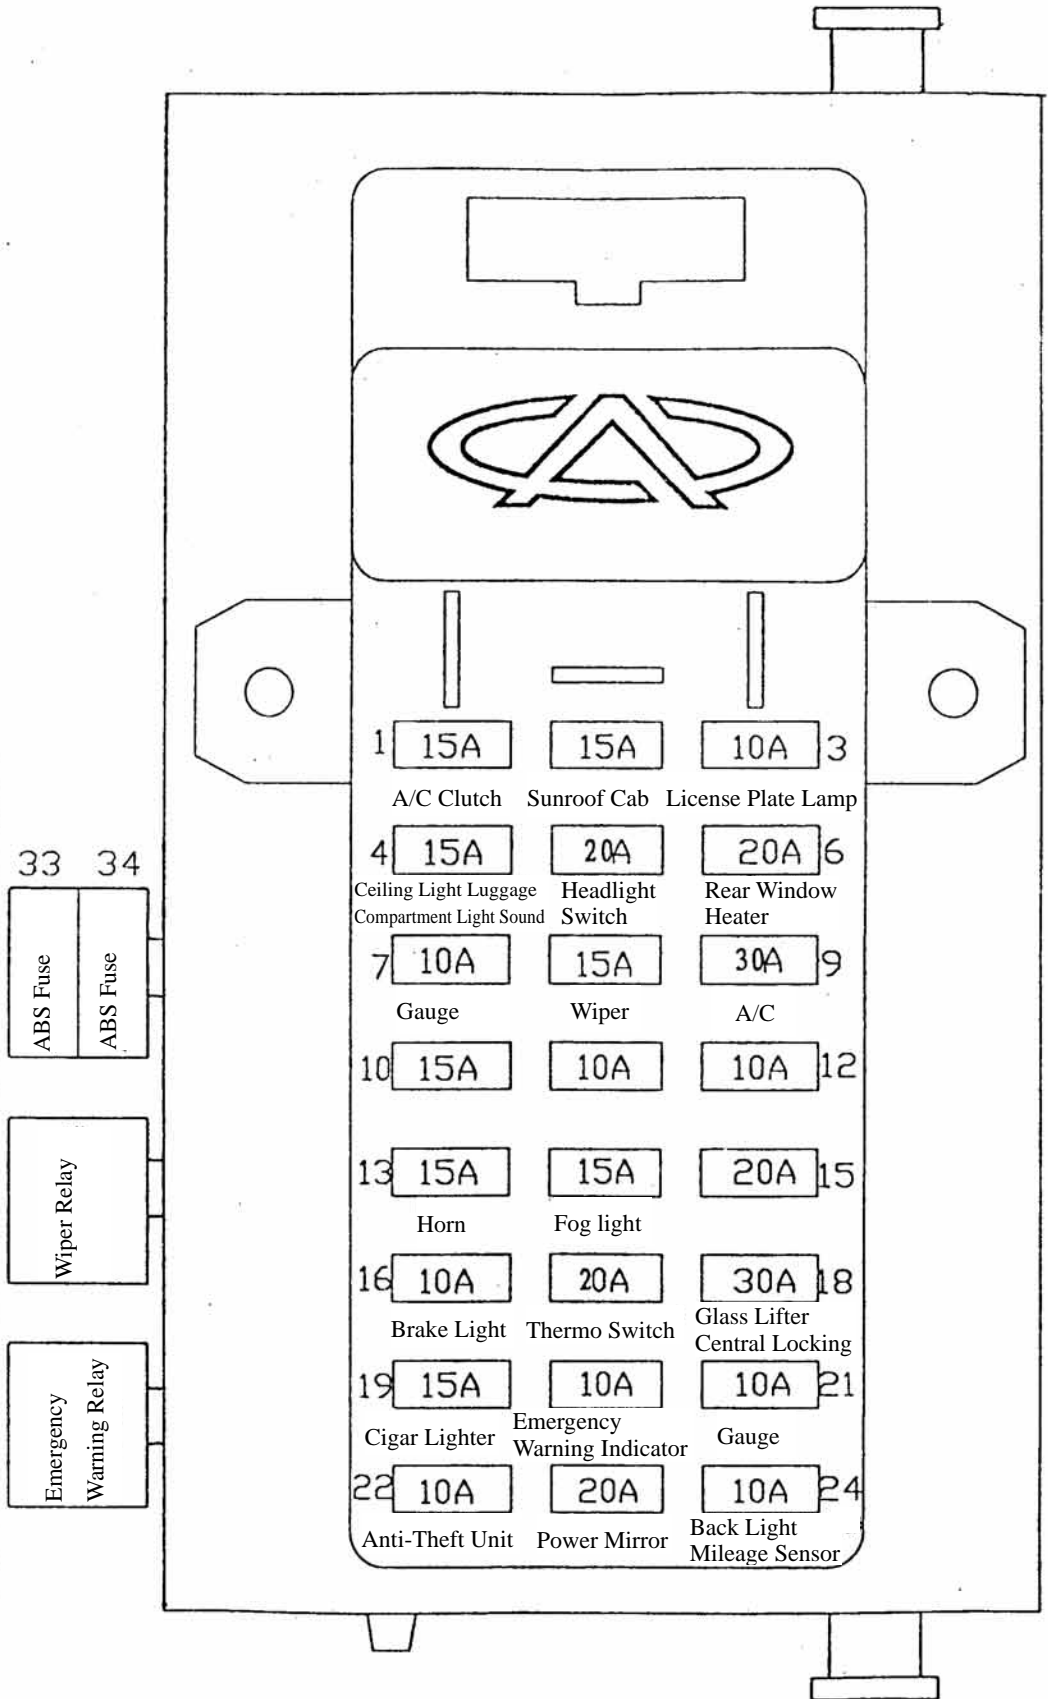

Central Electrical Box Position (In Cabin, Under Steering Wheel)

Central Electrical Box Fuse position (In Cabin, Under Steering Wheel)

Radiator Fan Control

Relay, Fuse Position (I) Beside Washing Reservoir

NOTE: 50A fuse is used when two fans works.

Relay Block Fuses Position (II) At Right side of Front Compartment