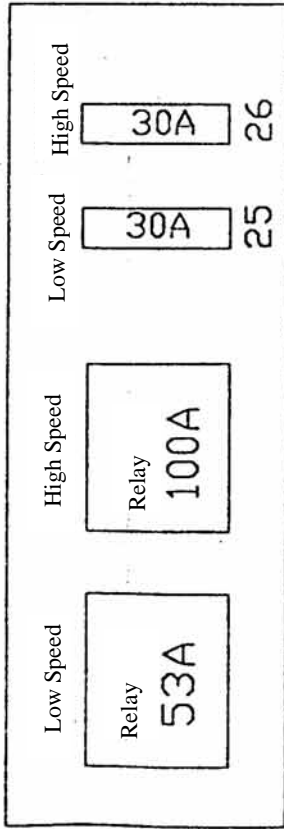

Central Electrical Box Position (In Cabin, Under Steering Wheel)

Central Electrical Box Fuse position (In Cabin, Under Steering Wheel)

Radiator Fan Control

Relay, Fuse Position (I) Beside Washing Reservoir

NOTE: 50A fuse is used when two fans works.

Relay Block Fuses Position (II) At Right side of Front Compartment