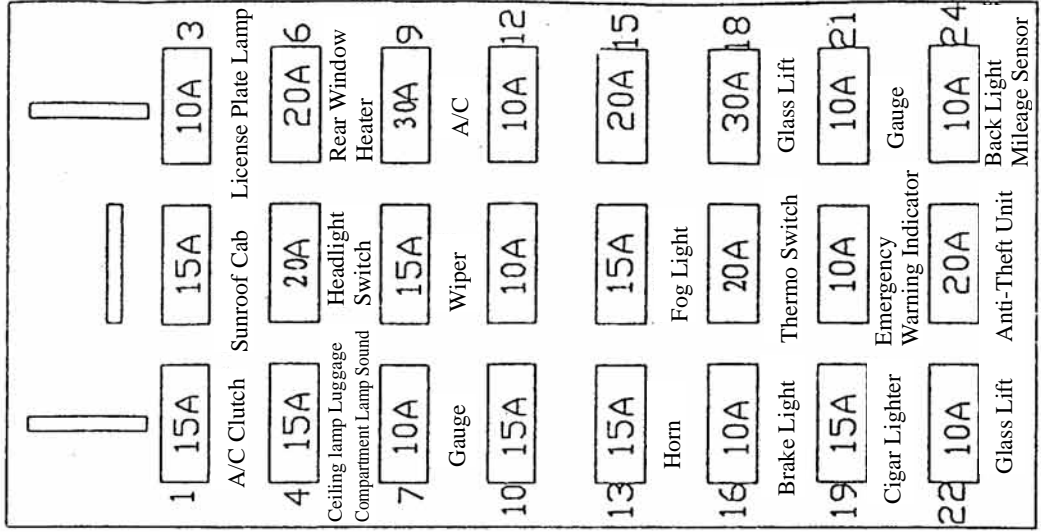

Central Electrical Box Position (In Cabin, Under Steering Wheel)

Central Electrical Box Fuse position (In Cabin, Under Steering Wheel)

Radiator Fan Control

Relay, Fuse Position (I) Beside Washing Reservoir

NOTE: 50A fuse is used when two fans works.

Relay Block Fuses Position (II) At Right side of Front Compartment